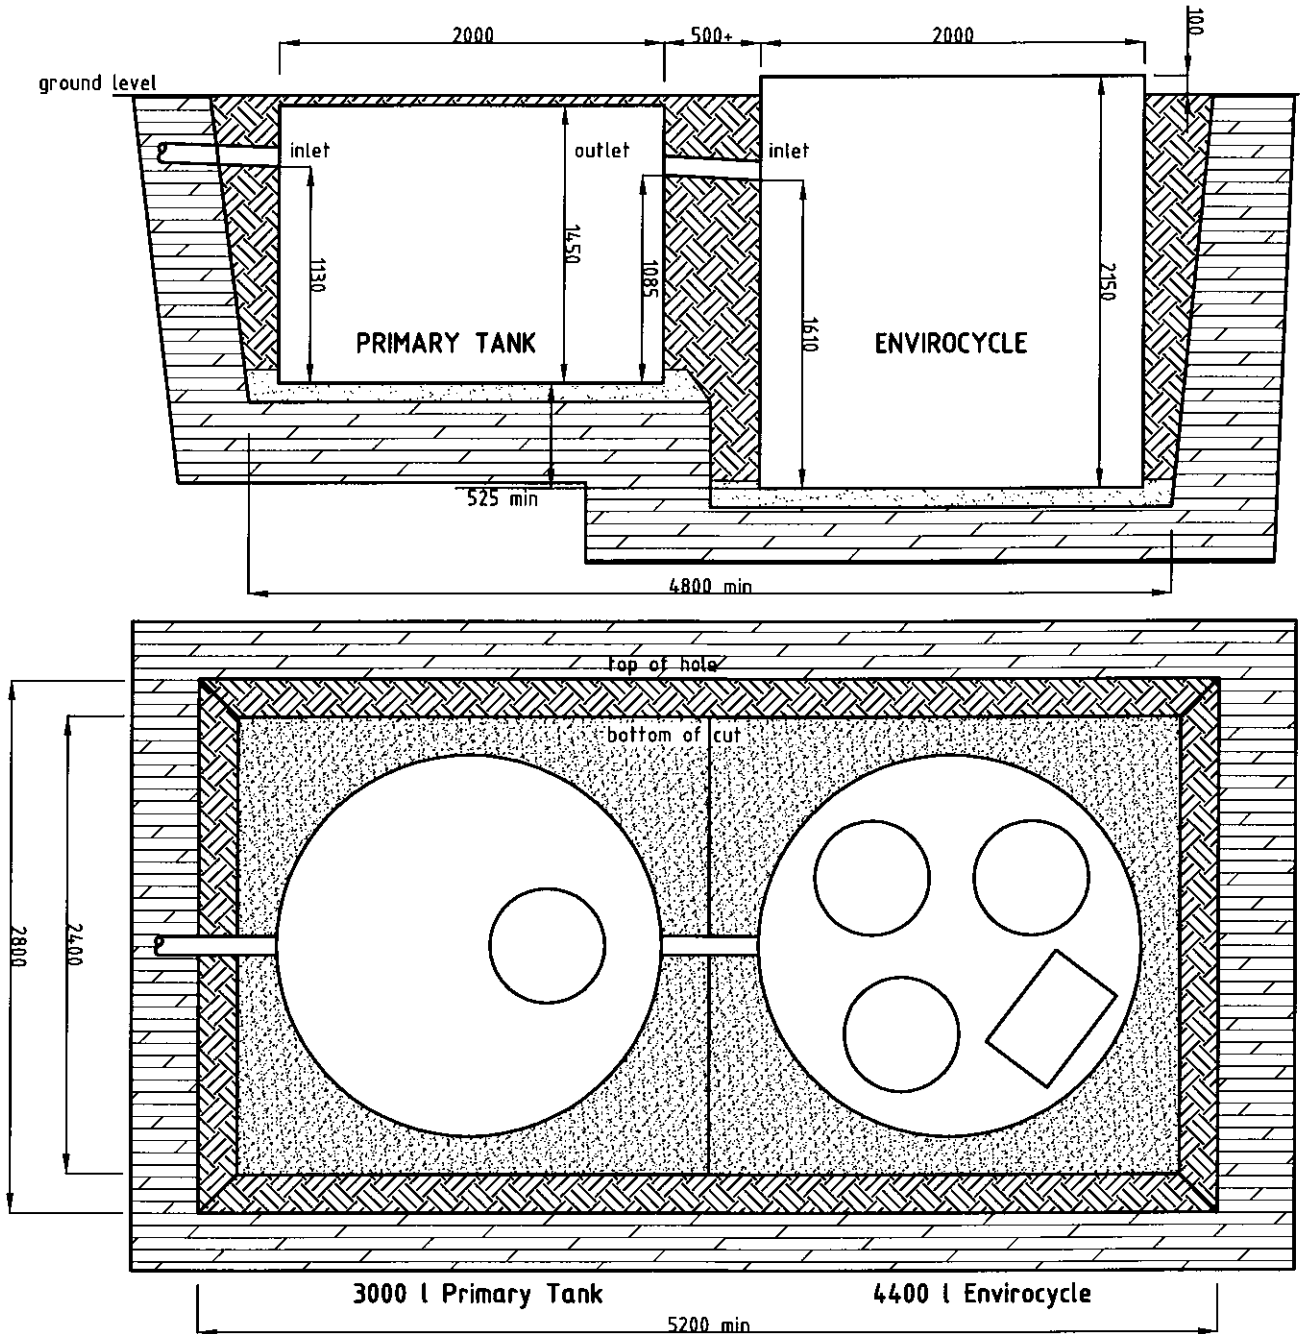

DETAILS OF ENVIROCYCLE DIMENSIONS

NOTE: If in any doubt ring Paul Bottomley 0418122066

'remember lost time costs money'